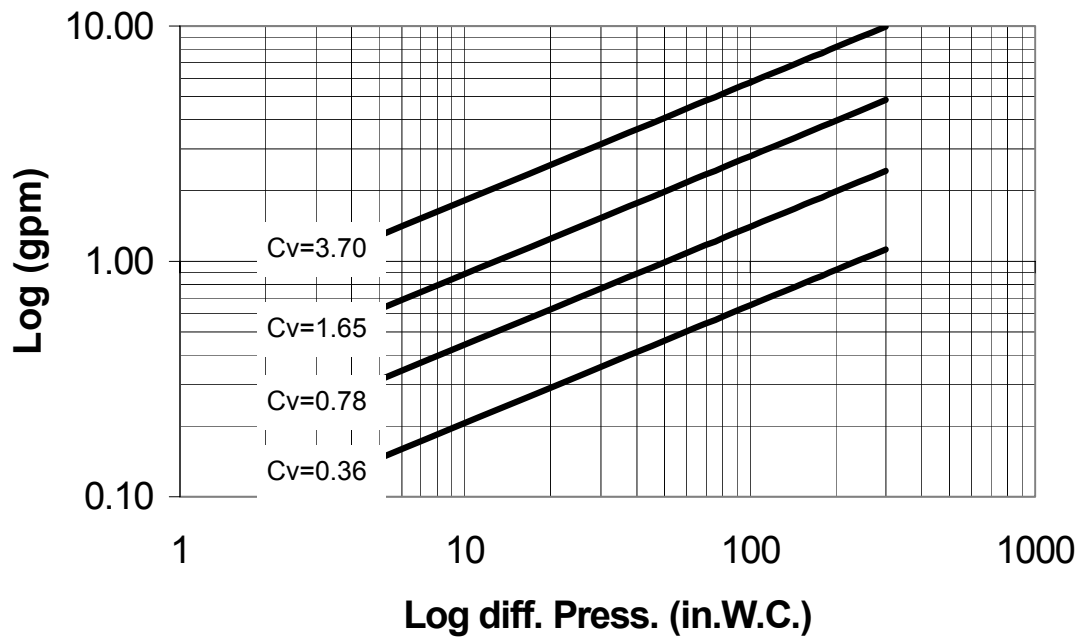

FLOWRATE GRAPH

Replaces form F-4040C

This specification © 2005 Griswold Controls

2803 Barranca Parkway, Irvine, CA 92606
(949) 559-6000 Fax (949) 559-6088
www.GriswoldControls.com

12/05
F-4040D

1/2" Space Saver Manual Balance Valve