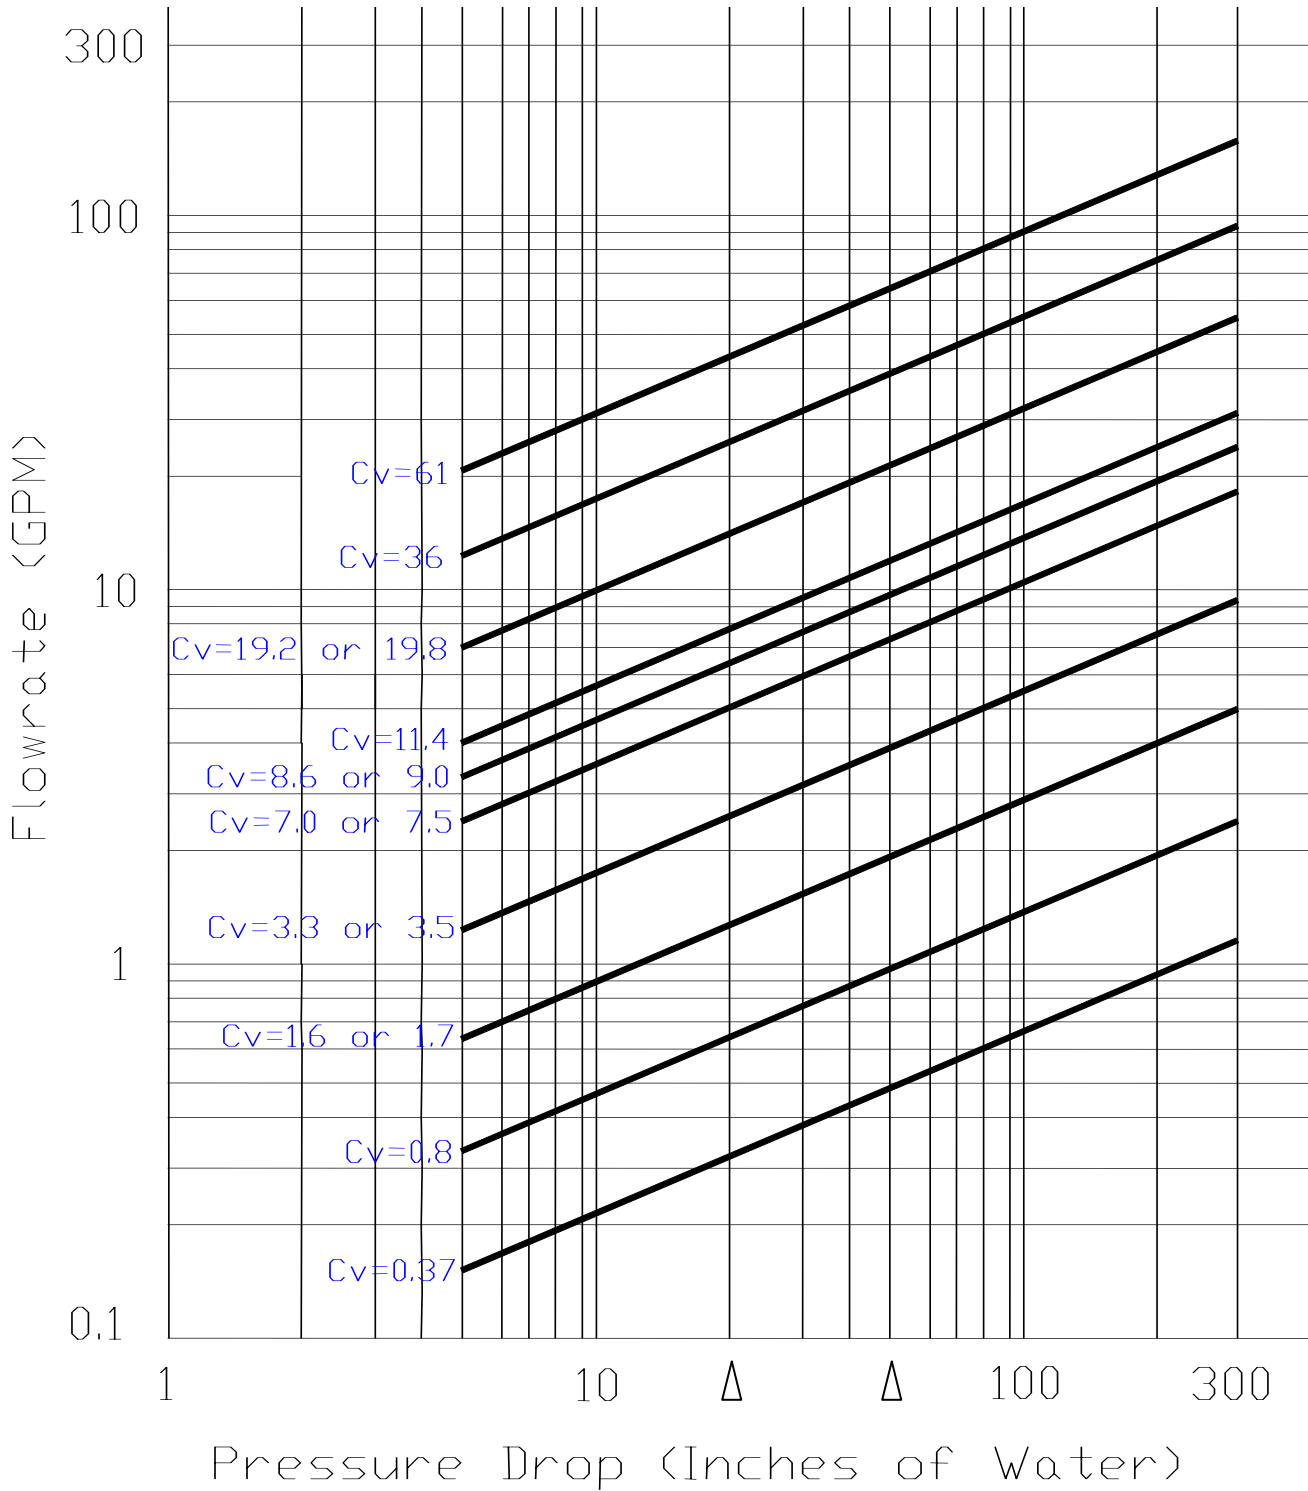

FLOWRATE GRAPH

Replaces form F-4040C

This specification © 2005 Griswold Controls

2803 Barranca Parkway, Irvine, CA 92606
(949) 559-6000 Fax (949) 559-6088
www.GriswoldControls.com

12/05
F-4040D

1/2" Space Saver Manual Balance Valve

Replaces form F-4040C

This specification © 2005 Griswold Controls

12/05

F-4040D

2803 Barranca Parkway, Irvine, CA 92606
(949) 559-6000 Fax (949) 559-6088
www.GriswoldControls.com